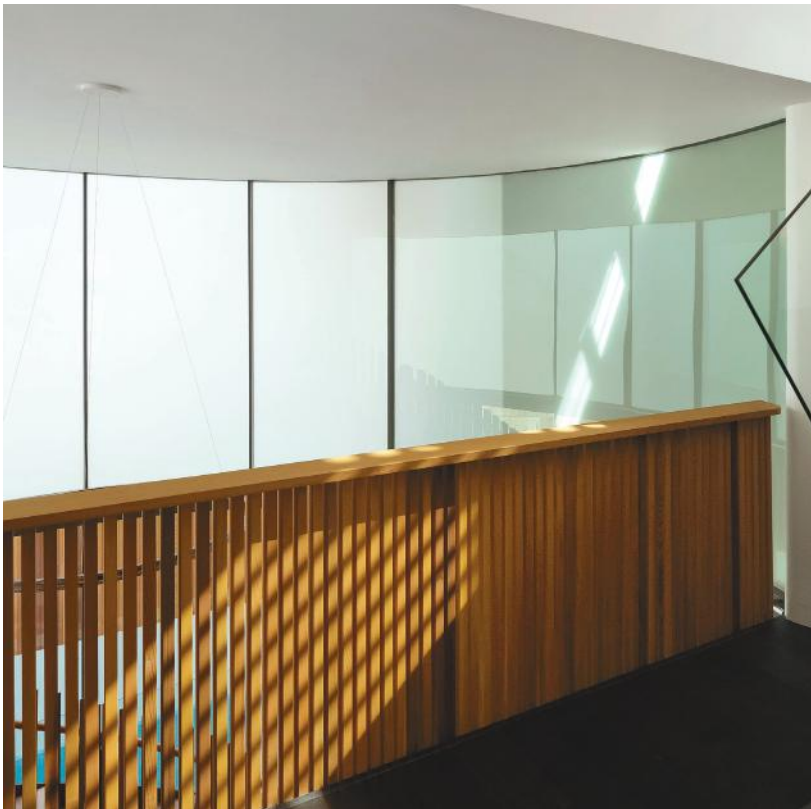

Waverley Residence

GLASS DESCRIPTION

upper level Window Facade: 13.14 white translucent clear Low E laminated curved glass: 6mm clear annealed glass and 6mm Viridian EnergyTech Low E annealed glass with 0.76 clear and 0.38 white translucent pvb interlayer

internal window facade/partition: 13.14mm white translucent clear laminated curved glass: 2 layers 6mm clear annealed glass with 0.76mm and 0.38mm white translucent pvb interlayers

ARCHITECT AND BUILDER

C Plus C Architectural Workshop

FABRICATOR AND INSTALLER

AVS Windows and Doors

PHOTOGRAPHER

Jackie Chan