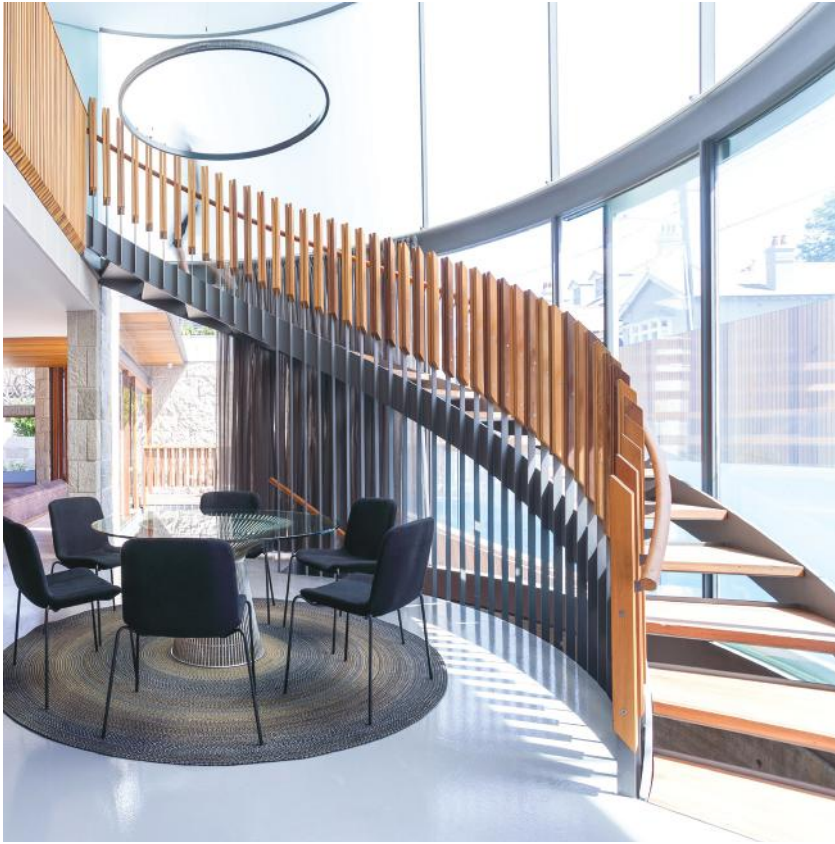

Waverley Residence

GLASS DESCRIPTION

upper level Window Facade: 13.14 white translucent clear Low E laminated curved glass: 6mm clear annealed glass and 6mm Viridian EnergyTech Low E annealed glass with 0.76 clear and 0.38 white translucent pvb interlayer

internal window facade/partition: 13.14mm white translucent clear laminated curved glass: 2 layers 6mm clear annealed glass with 0.76mm and 0.38mm white translucent pvb interlayers

ARCHITECT AND BUILDER

C Plus C Architectural Workshop

FABRICATOR AND INSTALLER

AVS Windows and Doors

PHOTOGRAPHER

Jackie Chan