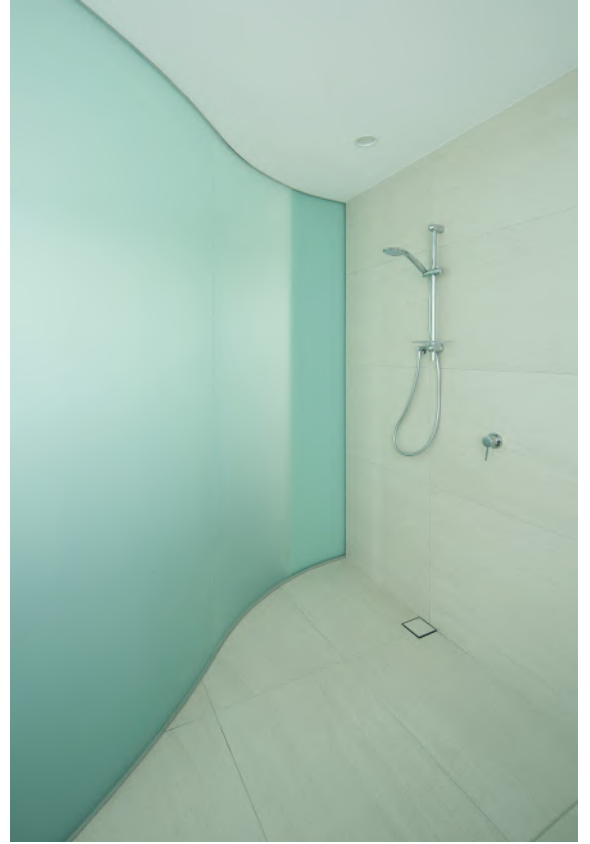

The quality of these glass elements has made a significant contribution to the success of this exceptional project.

Waverley Residence

GLASS DESCRIPTION

upper level window facade: 13.14 white translucent clear Low E laminated curved glass: 6mm clear annealed glass and 6mm Viridian EnergyTech Low E annealed glass with 0.76 clear and 0.38 white translucent pvb interlayer

C Plus C Architectural Workshop

FABRICATOR AND INSTALLER

AVS Windows and Doors

PHOTOGRAPHER

Jackie Chan

Waverley Residence

GLASS DESCRIPTION

upper level Window Facade: 13.14 white translucent clear Low E laminated curved glass: 6mm clear annealed glass and 6mm Viridian EnergyTech Low E annealed glass with 0.76 clear and 0.38 white translucent pvb interlayer

internal window facade/partition: 13.14mm white translucent clear laminated curved glass: 2 layers 6mm clear annealed glass with 0.76mm and 0.38mm white translucent pvb interlayers

ARCHITECT AND BUILDER