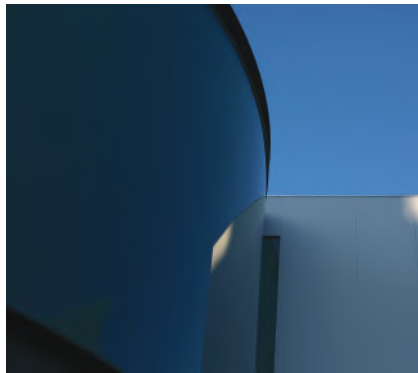

PROJECT PROFILE

Waverley Residence

ABOUT THE PROJECT

Large format curved glass panels up to 2400mm high x 3500mm girth have been manufactured by BCG in a variety of glass types to meet the various design requirements for thermal performance, privacy, night lighting effects while also maximising natural light and a sense of space and openness. Early consultation between architect glass manufacturer and frame fabricator and a process of glass sampling, review and selection created the best project outcomes.

The team at BCG rose to the challenge of achieving exacting dimensional accuracy and optical quality in oversized curved glass panels for a range of applications including timber and aluminium framed sliding doors.

The quality of these glass elements has made a significant contribution to the success of this exceptional project.

Waverley Residence

GLASS DESCRIPTION

upper level window facade: 13.14 white translucent clear Low E laminated curved glass: 6mm clear annealed glass and 6mm Viridian EnergyTech Low E annealed glass with 0.76 clear and 0.38 white translucent pvb interlayer