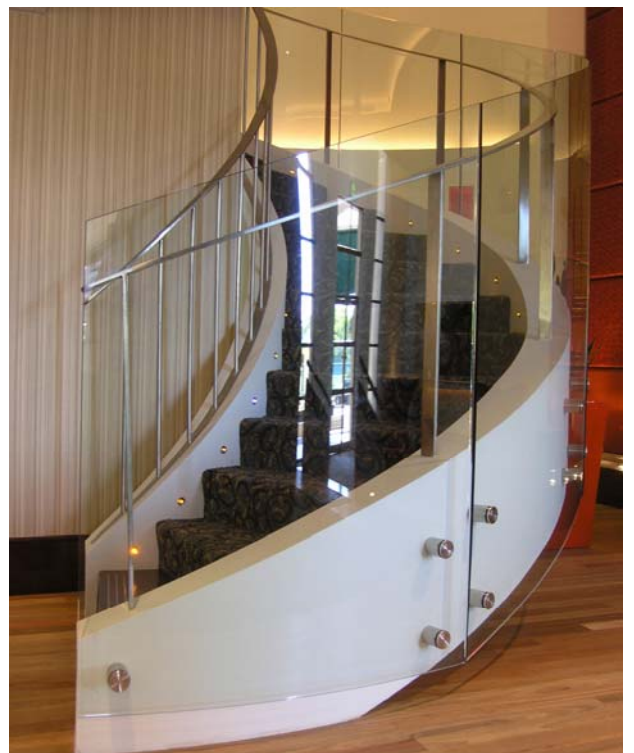

bent+curvedglass

stairs

12mm clear toughened curved glass stair balustrade  
Office foyer, Gosford NSW

12mm clear toughened glass balustrade  
Private residence, Cremorne NSW

10mm clear toughened curved glass balustrade  
Private residence, Wahroonga NSW

12mm clear toughened curved glass stair balustrade  
Private residence, Blakehurst NSW

10mm clear toughened curved glass infill panels  
Private residence, Sandingham NSW

bent+curvedglass

# stairs

12mm clear toughened curved glass balustrade  
Miramare Centre, Terrey Hills NSW

10mm clear toughened curved glass spiral balustrade  
Private residence, Wahroonga NSW

10mm clear toughened curved glass stair balustrade  
MBF Health Fund Headquarters, George St. Sydney NSW

12mm clear toughened curved glass balustrade panels cantilever frameless panels  
Private residence, Sylvania Waters NSW

12mm clear toughened curved glass face fixed cantilever panels  
Parkroyal Hotel, Melbourne Victoria