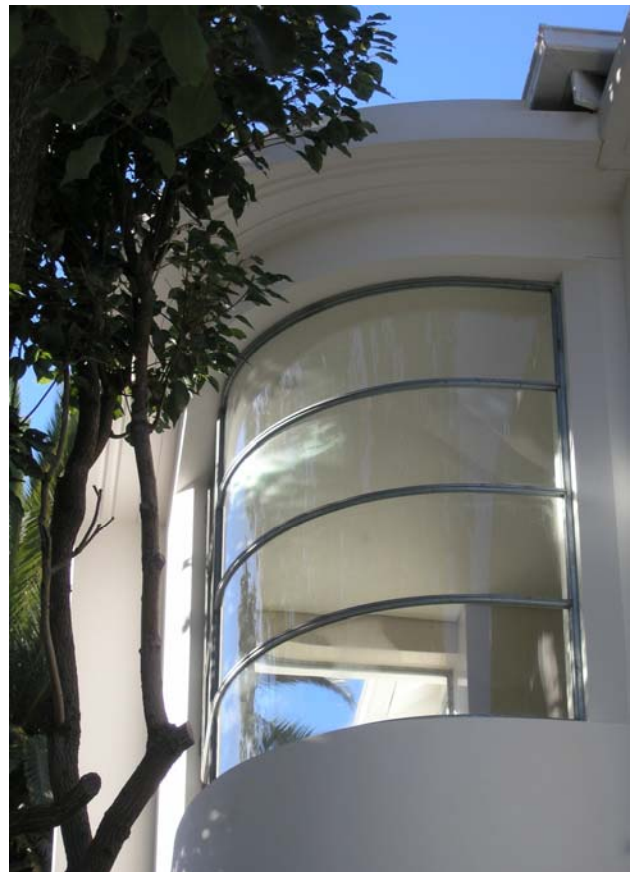

bent+curvedglass

residential exteriors

11mm clear laminated curved glass
Private residence, Dover Heights NSW

11mm Green tinted Low E laminated curved glass
Private residence, Clontarf, NSW

11mm clear laminated curved glass fixed panels silicon glazed into aluminium channel
Private residence, Mosman NSW

6mm clear toughened curved glass in steel frames
Private residence, Bellevue Hill NSW

11mm clear laminated curved glass
Private residence, Bondi NSW

bent+curvedglass

residential interiors

13mm grey tinted curved laminated glass
Private residence, Fremantle W.A.

13mm clear laminated curved glass
Private residence, Mosman NSW

12mm clear toughened curved glass
Private residence, Hunters Hill NSW

10mm clear toughened curved glass stair balustrade screen
Private residence, Longueville NSW

13mm clear laminated curved glass atrium
Private residence, Sydney NSW