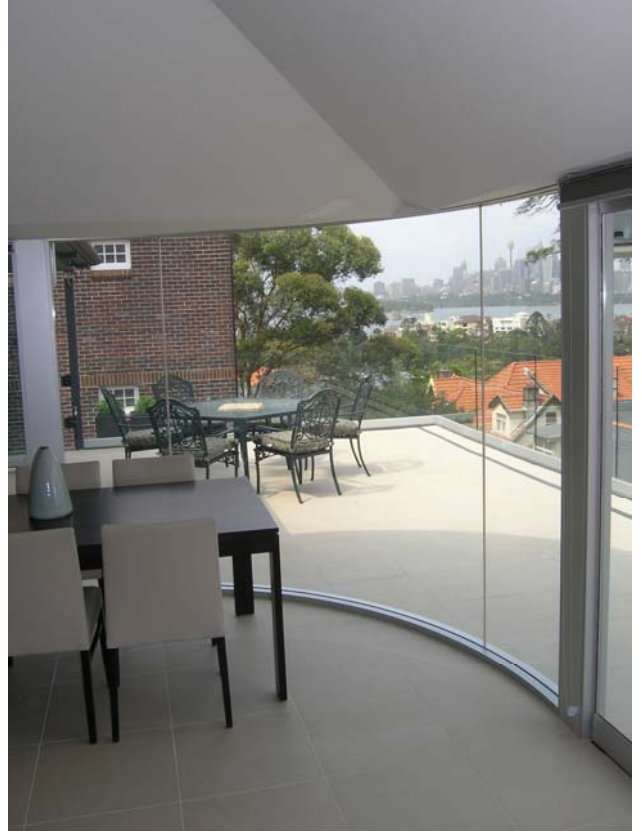

6mm clear toughened curved glass in steel frames
Private residence, Bellevue Hill NSW

11mm clear laminated curved glass
Private residence, Bondi NSW

bent+curvedglass

residential interiors

13mm grey tinted curved laminated glass
Private residence, Fremantle W.A.

13mm clear laminated curved glass
Private residence, Mosman NSW

12mm clear toughened curved glass
Private residence, Hunters Hill NSW

10mm clear toughened curved glass stair balustrade screen
Private residence, Longueville NSW

13mm clear laminated curved glass atrium
Private residence, Sydney NSW